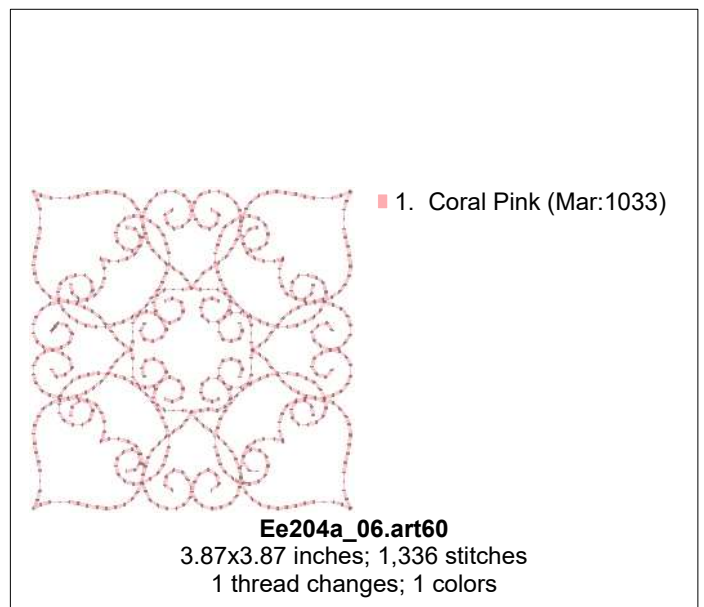

# EE204A - FANCY QUILT STITCHES

Printed 9/12/2021

## EE204A - FANCY QUILT STITCHES

E:\Documents\1. ENIGMA EMBROIDERY\1. ENIGMA EMBROIDERY SETS\3. SETS 200-300\204. FANCY Quilt Stitches\E. COMBINE\ART6

Page 2 of 2

Printed 9/12/2021