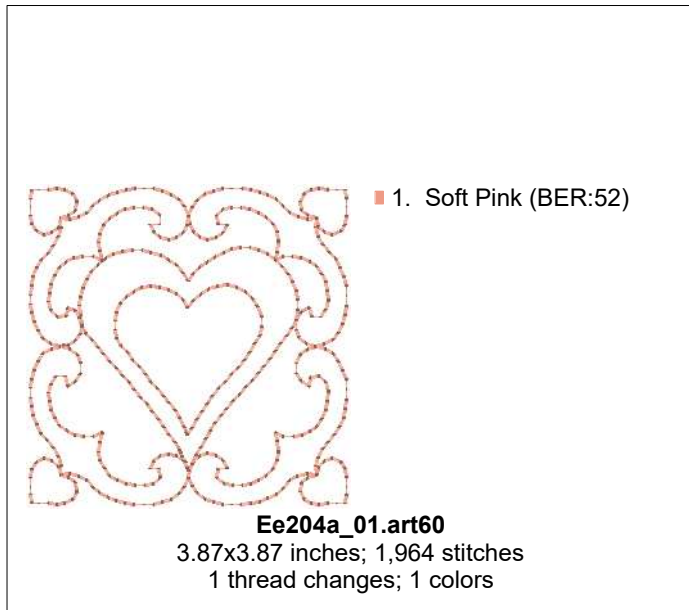

# EE204A - FANCY QUILT STITCHES

Printed 9/12/2021

## EE204A - FANCY QUILT STITCHES

E:\Documents\1. ENIGMA EMBROIDERY\1. ENIGMA EMBROIDERY SETS\3. SETS 200-300\204. FANCY Quilt Stitches\E. COMBINE\ART6

Page 2 of 2

Printed 9/12/2021