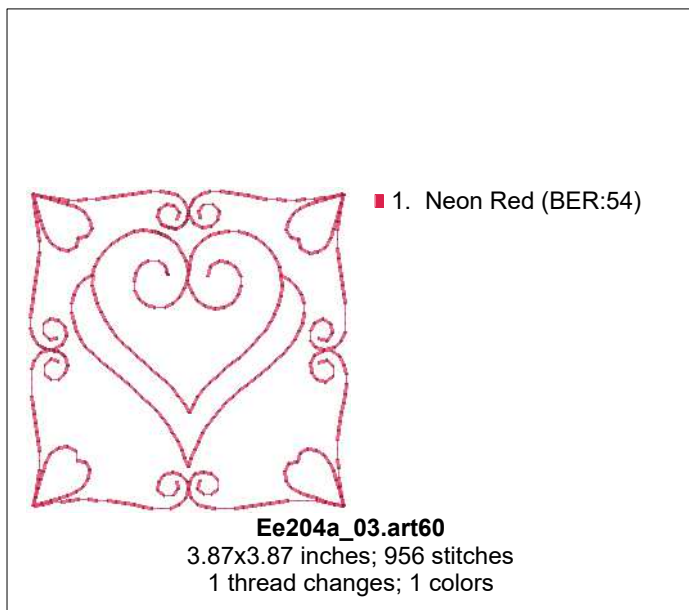

# EE204A - FANCY QUILT STITCHES

Printed 9/12/2021

## EE204A - FANCY QUILT STITCHES

E:\Documents\1. ENIGMA EMBROIDERY\1. ENIGMA EMBROIDERY SETS\3. SETS 200-300\204. FANCY Quilt Stitches\E. COMBINE\ART6

Page 2 of 2

Printed 9/12/2021