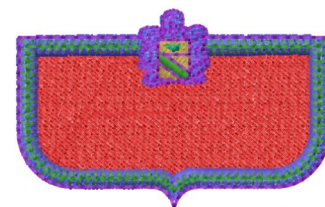

Name: Banner Machine Embroidery Design

SKU: DS01-Banner

Brand: DataStitch

Unique Colors: 13 (6 color Stops)

Unique Colors

	Color Name (Color Code)	Manufacturer - Type
	Super White (1001) [No Color Selected]	madeira - rayon
	Dusty Lilac (1263) [No Color Selected]	madeira - rayon
	Crocus (286)	Exquisite - Polyester 1000m

Complete Color Sequence

#		Color Name (Color Code)	Manufacturer - Type
1		Super White (1001) [No Color Selected]	madeira - rayon
2		Super White (1001) [No Color Selected]	madeira - rayon
3		Crocus (286)	Exquisite - Polyester 1000m