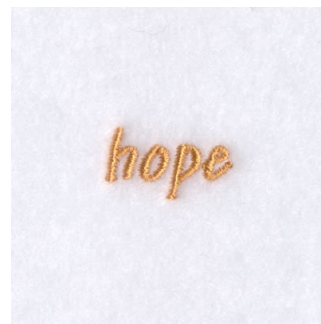

**Name:** Hope Text Machine Embroidery Design

**SKU:** SB01-CD102307FC

**Brand:** Starbird Inc

**Unique Colors:** 13 (1 color Stops)

## Unique Colors

	<b>Color Name (Color Code)</b>	<b>Manufacturer - Type</b>
	Super White (1001) [No Color Selected]	madeira - rayon
	Dusty Lilac (1263) [No Color Selected]	madeira - rayon
	Crocus (286)	Exquisite - Polyester 1000m