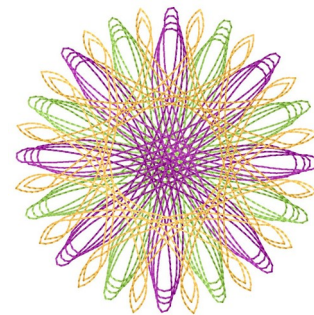

**Name:** Retro Spirograph

**SKU:** GSD01-SPIR44

**Brand:** Grand Slam Designs

**Unique Colors:** 13 (3 color Stops)

## Unique Colors

	<b>Color Name (Color Code)</b>	<b>Manufacturer - Type</b>
	Super White (1001) [No Color Selected]	madeira - rayon
	Dusty Lilac (1263) [No Color Selected]	madeira - rayon
	Crocus (286)	Exquisite - Polyester 1000m

# Complete Color Sequence

#		Color Name (Color Code)	Manufacturer - Type
1		Super White (1001) [No Color Selected]	madeira - rayon
2		Super White (1001) [No Color Selected]	madeira - rayon
3		Crocus (286)	Exquisite - Polyester 1000m