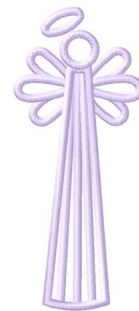

**Name:** Angel

**SKU:** GSD01-XMS333

**Brand:** Grand Slam Designs

**Unique Colors:** 13 (1 color Stops)

## Unique Colors

	<b>Color Name (Color Code)</b>	<b>Manufacturer - Type</b>
	Super White (1001) [No Color Selected]	madeira - rayon
	Dusty Lilac (1263) [No Color Selected]	madeira - rayon
	Crocus (286)	Exquisite - Polyester 1000m

# Complete Color Sequence

#		Color Name (Color Code)	Manufacturer - Type
1		Super White (1001) [No Color Selected]	madeira - rayon
2		Super White (1001) [No Color Selected]	madeira - rayon
3		Crocus (286)	Exquisite - Polyester 1000m