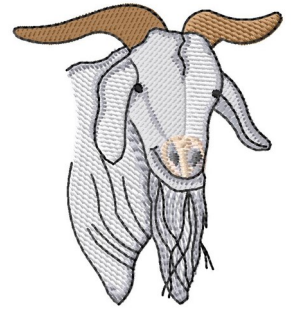

Name: Goat Head

SKU: GSD01-AGE158

Brand: Grand Slam Designs

Unique Colors: 13 (7 color Stops)

Unique Colors

	Color Name (Color Code)	Manufacturer - Type
	Super White (1001) [No Color Selected]	madeira - rayon
	Dusty Lilac (1263) [No Color Selected]	madeira - rayon
	Crocus (286)	Exquisite - Polyester 1000m

Complete Color Sequence

#		Color Name (Color Code)	Manufacturer - Type
1		Super White (1001) [No Color Selected]	madeira - rayon
2		Super White (1001) [No Color Selected]	madeira - rayon
3		Crocus (286)	Exquisite - Polyester 1000m