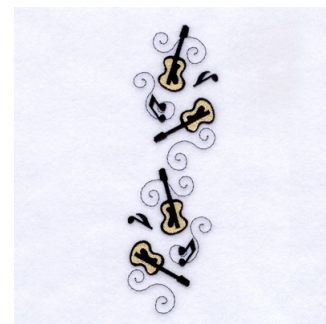

Name: Country Guitars Set Machine Embroidery Design

SKU: SB01-CD041709FC

Brand: Starbird Inc

Unique Colors: 13 (3 color Stops)

Unique Colors

	Color Name (Color Code)	Manufacturer - Type
	Super White (1001) [No Color Selected]	madeira - rayon
	Dusty Lilac (1263) [No Color Selected]	madeira - rayon
	Crocus (286)	Exquisite - Polyester 1000m

Complete Color Sequence

#		Color Name (Color Code)	Manufacturer - Type
1		Super White (1001) [No Color Selected]	madeira - rayon
2		Super White (1001) [No Color Selected]	madeira - rayon
3		Crocus (286)	Exquisite - Polyester 1000m