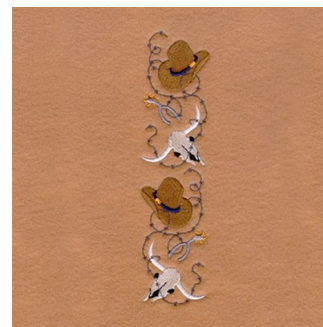

Name: Country Hats & Skulls Set Machine
Embroidery Design

SKU: SB01-CD041709FD

Brand: Starbird Inc

Unique Colors: 13 (9 color Stops)

Unique Colors

	Color Name (Color Code)	Manufacturer - Type
	Super White (1001) [No Color Selected]	madeira - rayon
	Dusty Lilac (1263) [No Color Selected]	madeira - rayon
	Crocus (286)	Exquisite - Polyester 1000m

Complete Color Sequence

#		Color Name (Color Code)	Manufacturer - Type
1		Super White (1001) [No Color Selected]	madeira - rayon
2		Super White (1001) [No Color Selected]	madeira - rayon
3		Crocus (286)	Exquisite - Polyester 1000m