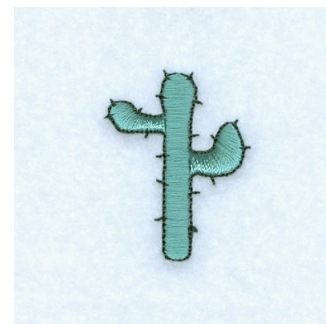

**Name:** Cactus Machine Embroidery Design

**SKU:** SB01-CD052810TD

**Brand:** Starbird Inc

**Unique Colors:** 13 (2 color Stops)

## Unique Colors

	<b>Color Name (Color Code)</b>	<b>Manufacturer - Type</b>
	Super White (1001) [No Color Selected]	madeira - rayon
	Dusty Lilac (1263) [No Color Selected]	madeira - rayon
	Crocus (286)	Exquisite - Polyester 1000m

# Complete Color Sequence

#		Color Name (Color Code)	Manufacturer - Type
1		Super White (1001) [No Color Selected]	madeira - rayon
2		Super White (1001) [No Color Selected]	madeira - rayon
3		Crocus (286)	Exquisite - Polyester 1000m