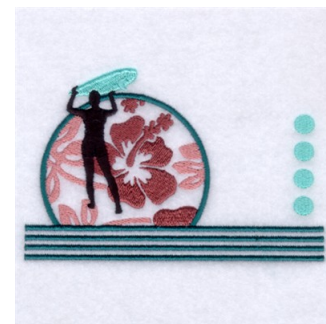

**Name:** Surfer with Board Machine Embroidery Design

**SKU:** SB01-CD062409FF

**Brand:** Starbird Inc

**Unique Colors:** 13 (5 color Stops)

## Unique Colors

	<b>Color Name (Color Code)</b>	<b>Manufacturer - Type</b>
	Super White (1001) [No Color Selected]	madeira - rayon
	Dusty Lilac (1263) [No Color Selected]	madeira - rayon
	Crocus (286)	Exquisite - Polyester 1000m

# Complete Color Sequence

#		Color Name (Color Code)	Manufacturer - Type
1		Super White (1001) [No Color Selected]	madeira - rayon
2		Super White (1001) [No Color Selected]	madeira - rayon
3		Crocus (286)	Exquisite - Polyester 1000m