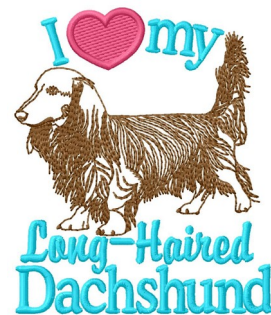

Name: Love My Dachshund Machine Embroidery Design

SKU: GSD01-DC2167T3

Brand: Grand Slam Designs

Unique Colors: 13 (3 color Stops)

Unique Colors

	Color Name (Color Code)	Manufacturer - Type
	Super White (1001) [No Color Selected]	madeira - rayon
	Dusty Lilac (1263) [No Color Selected]	madeira - rayon
	Crocus (286)	Exquisite - Polyester 1000m