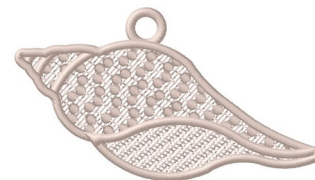

**Name:** FSL Spindle Shell Machine Embroidery Design

**SKU:** GSD01-FSL182R

**Brand:** Grand Slam Designs

**Unique Colors:** 13 (1 color Stops)

## Unique Colors

	<b>Color Name (Color Code)</b>	<b>Manufacturer - Type</b>
	Super White (1001) [No Color Selected]	madeira - rayon
	Dusty Lilac (1263) [No Color Selected]	madeira - rayon
	Crocus (286)	Exquisite - Polyester 1000m

# Complete Color Sequence

#		Color Name (Color Code)	Manufacturer - Type
1		Super White (1001) [No Color Selected]	madeira - rayon
2		Super White (1001) [No Color Selected]	madeira - rayon
3		Crocus (286)	Exquisite - Polyester 1000m