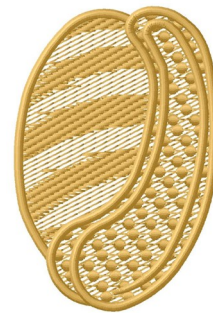

Name: FSL Bubble Shell Machine Embroidery Design

SKU: GSD01-FSL219R

Brand: Grand Slam Designs

Unique Colors: 13 (1 color Stops)

Unique Colors

	Color Name (Color Code)	Manufacturer - Type
	Super White (1001) [No Color Selected]	madeira - rayon
	Dusty Lilac (1263) [No Color Selected]	madeira - rayon
	Crocus (286)	Exquisite - Polyester 1000m

Complete Color Sequence

#		Color Name (Color Code)	Manufacturer - Type
1		Super White (1001) [No Color Selected]	madeira - rayon
2		Super White (1001) [No Color Selected]	madeira - rayon
3		Crocus (286)	Exquisite - Polyester 1000m