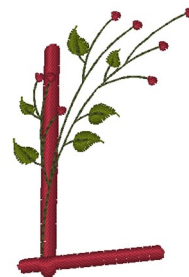

Name: Holiday Holly L Machine Embroidery Design

SKU: WD02-Font7_L

Brand: Windmill Designs

Unique Colors: 13 (4 color Stops)

Unique Colors

	Color Name (Color Code)	Manufacturer - Type
	Super White (1001) [No Color Selected]	madeira - rayon
	Dusty Lilac (1263) [No Color Selected]	madeira - rayon
	Crocus (286)	Exquisite - Polyester 1000m

Complete Color Sequence

#		Color Name (Color Code)	Manufacturer - Type
1		Super White (1001) [No Color Selected]	madeira - rayon
2		Super White (1001) [No Color Selected]	madeira - rayon
3		Crocus (286)	Exquisite - Polyester 1000m