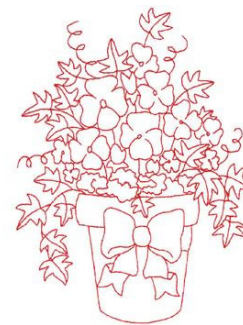

Name: Flower Pot Machine Embroidery Design

SKU: DC01-GD0008

Brand: Dakota Collectibles

Unique Colors: 13 (1 color Stops)

Unique Colors

	Color Name (Color Code)	Manufacturer - Type
	Super White (1001) [No Color Selected]	madeira - rayon
	Dusty Lilac (1263) [No Color Selected]	madeira - rayon
	Crocus (286)	Exquisite - Polyester 1000m