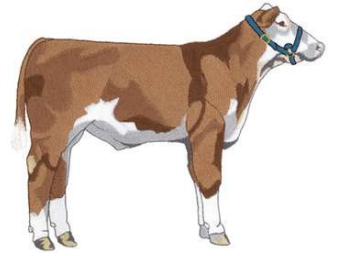

Name: Show Steer Machine Embroidery Design

SKU: DC01-HR0725

Brand: Dakota Collectibles

Unique Colors: 13 (11 color Stops)

Unique Colors

	Color Name (Color Code)	Manufacturer - Type
	Super White (1001) [No Color Selected]	madeira - rayon
	Dusty Lilac (1263) [No Color Selected]	madeira - rayon
	Crocus (286)	Exquisite - Polyester 1000m

Complete Color Sequence

#		Color Name (Color Code)	Manufacturer - Type
1		Super White (1001) [No Color Selected]	madeira - rayon
2		Super White (1001) [No Color Selected]	madeira - rayon
3		Crocus (286)	Exquisite - Polyester 1000m