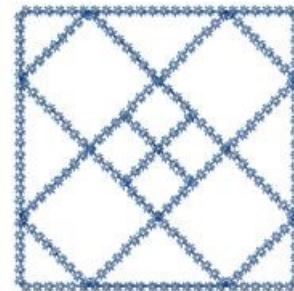

**Name:** Quilt Square Machine Embroidery Design

**SKU:** HS01-HSE2523\_27

**Brand:** HeartStrings Embroidery

**Unique Colors:** 13 (1 color Stops)

## Unique Colors

	<b>Color Name (Color Code)</b>	<b>Manufacturer - Type</b>
	Super White (1001) [No Color Selected]	madeira - rayon
	Dusty Lilac (1263) [No Color Selected]	madeira - rayon
	Crocus (286)	Exquisite - Polyester 1000m

# Complete Color Sequence

#		Color Name (Color Code)	Manufacturer - Type
1		Super White (1001) [No Color Selected]	madeira - rayon
2		Super White (1001) [No Color Selected]	madeira - rayon
3		Crocus (286)	Exquisite - Polyester 1000m