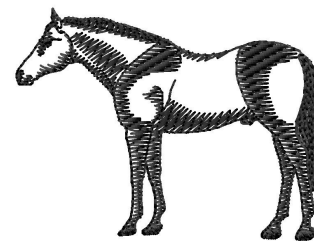

Name: Quarter Horse Silhouette Machine
Embroidery Design

SKU: GSD01-HWG427

Brand: Grand Slam Designs

Unique Colors: 13 (1 color Stops)

Unique Colors

	Color Name (Color Code)	Manufacturer - Type
	Super White (1001) [No Color Selected]	madeira - rayon
	Dusty Lilac (1263) [No Color Selected]	madeira - rayon
	Crocus (286)	Exquisite - Polyester 1000m