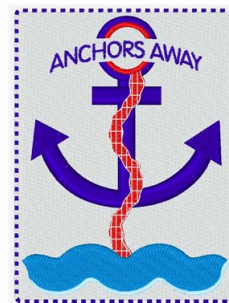

Name: Anchors Away

SKU: WD02-JLA000318B

Brand: Windmill Designs

Unique Colors: 13 (8 color Stops)

Unique Colors

	Color Name (Color Code)	Manufacturer - Type
	Super White (1001) [No Color Selected]	madeira - rayon
	Dusty Lilac (1263) [No Color Selected]	madeira - rayon
	Crocus (286)	Exquisite - Polyester 1000m

Complete Color Sequence

#		Color Name (Color Code)	Manufacturer - Type
1		Super White (1001) [No Color Selected]	madeira - rayon
2		Super White (1001) [No Color Selected]	madeira - rayon
3		Crocus (286)	Exquisite - Polyester 1000m