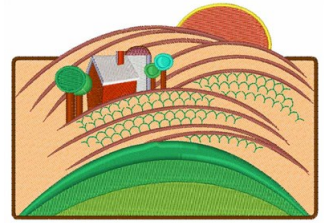

Name: Farm Land

SKU: WD02-JLA000319A

Brand: Windmill Designs

Unique Colors: 13 (23 color Stops)

Unique Colors

	Color Name (Color Code)	Manufacturer - Type
	Super White (1001) [No Color Selected]	madeira - rayon
	Dusty Lilac (1263) [No Color Selected]	madeira - rayon
	Crocus (286)	Exquisite - Polyester 1000m

Complete Color Sequence

#		Color Name (Color Code)	Manufacturer - Type
1		Super White (1001) [No Color Selected]	madeira - rayon
2		Super White (1001) [No Color Selected]	madeira - rayon
3		Crocus (286)	Exquisite - Polyester 1000m