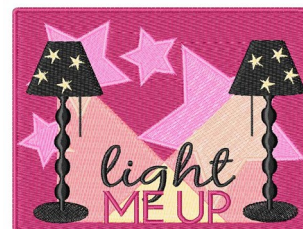

Name: Light Me Up Machine Embroidery Design

SKU: WD02-JLA000444B

Brand: Windmill Designs

Unique Colors: 13 (7 color Stops)

Unique Colors

	Color Name (Color Code)	Manufacturer - Type
	Super White (1001) [No Color Selected]	madeira - rayon
	Dusty Lilac (1263) [No Color Selected]	madeira - rayon
	Crocus (286)	Exquisite - Polyester 1000m

Complete Color Sequence

#		Color Name (Color Code)	Manufacturer - Type
1		Super White (1001) [No Color Selected]	madeira - rayon
2		Super White (1001) [No Color Selected]	madeira - rayon
3		Crocus (286)	Exquisite - Polyester 1000m