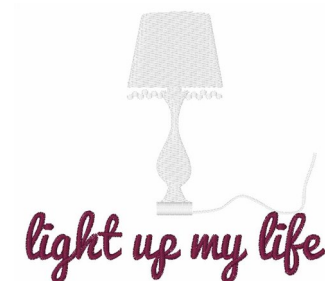

Name: Light Up My Life Machine Embroidery Design

SKU: WD02-JLA000831C

Brand: Windmill Designs

Unique Colors: 13 (2 color Stops)

Unique Colors

	Color Name (Color Code)	Manufacturer - Type
	Super White (1001) [No Color Selected]	madeira - rayon
	Dusty Lilac (1263) [No Color Selected]	madeira - rayon
	Crocus (286)	Exquisite - Polyester 1000m