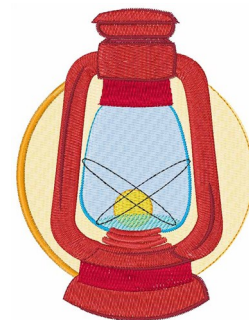

Name: Camping Lantern Machine Embroidery Design

SKU: WD02-JLA001075A

Brand: Windmill Designs

Unique Colors: 13 (10 color Stops)

Unique Colors

	Color Name (Color Code)	Manufacturer - Type
	Super White (1001) [No Color Selected]	madeira - rayon
	Dusty Lilac (1263) [No Color Selected]	madeira - rayon
	Crocus (286)	Exquisite - Polyester 1000m

Complete Color Sequence

#		Color Name (Color Code)	Manufacturer - Type
1		Super White (1001) [No Color Selected]	madeira - rayon
2		Super White (1001) [No Color Selected]	madeira - rayon
3		Crocus (286)	Exquisite - Polyester 1000m