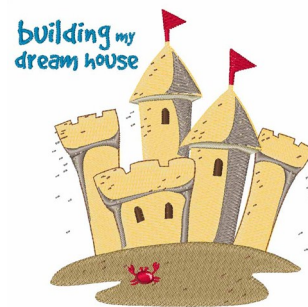

Name: Dream House Machine Embroidery Design

SKU: WD02-JLA001341B

Brand: Windmill Designs

Unique Colors: 13 (13 color Stops)

Unique Colors

	Color Name (Color Code)	Manufacturer - Type
	Super White (1001) [No Color Selected]	madeira - rayon
	Dusty Lilac (1263) [No Color Selected]	madeira - rayon
	Crocus (286)	Exquisite - Polyester 1000m