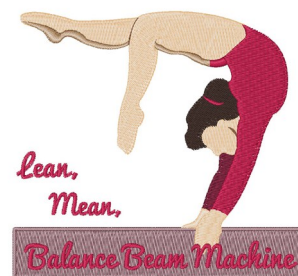

Name: Beam Machine Machine Embroidery Design

SKU: WD02-JLA001444D

Brand: Windmill Designs

Unique Colors: 13 (7 color Stops)

Unique Colors

	Color Name (Color Code)	Manufacturer - Type
	Super White (1001) [No Color Selected]	madeira - rayon
	Dusty Lilac (1263) [No Color Selected]	madeira - rayon
	Crocus (286)	Exquisite - Polyester 1000m