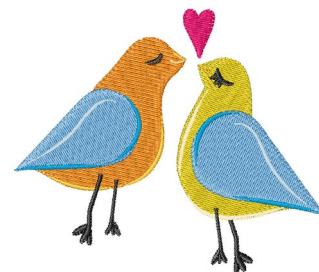

Name: Love Birds Machine Embroidery Design

SKU: WD02-JLA002296A

Brand: Windmill Designs

Unique Colors: 13 (9 color Stops)

Unique Colors

| | Color Name (Color Code) | Manufacturer - Type |
|--|--|-----------------------------|
|  | Super White (1001) [No Color Selected] | madeira - rayon |
|  | Dusty Lilac (1263) [No Color Selected] | madeira - rayon |
|  | Crocus (286) | Exquisite - Polyester 1000m |