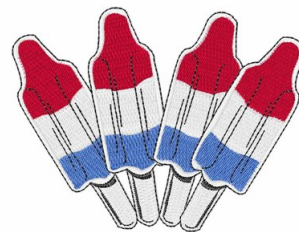

**Name:** Ice Pop Machine Embroidery Design

**SKU:** WD02-JLA003633B

**Brand:** Windmill Designs

**Unique Colors:** 13 (16 color Stops)

## Unique Colors

	<b>Color Name (Color Code)</b>	<b>Manufacturer - Type</b>
	Super White (1001) [No Color Selected]	madeira - rayon
	Dusty Lilac (1263) [No Color Selected]	madeira - rayon
	Crocus (286)	Exquisite - Polyester 1000m

# Complete Color Sequence

#		Color Name (Color Code)	Manufacturer - Type
1		Super White (1001) [No Color Selected]	madeira - rayon
2		Super White (1001) [No Color Selected]	madeira - rayon
3		Crocus (286)	Exquisite - Polyester 1000m