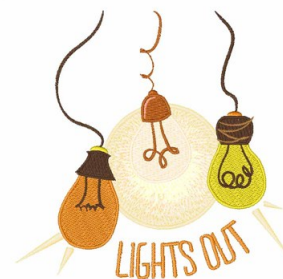

Name: Lights Out Machine Embroidery Design

SKU: WD02-JLA003952C

Brand: Windmill Designs

Unique Colors: 13 (12 color Stops)

Unique Colors

	Color Name (Color Code)	Manufacturer - Type
	Super White (1001) [No Color Selected]	madeira - rayon
	Dusty Lilac (1263) [No Color Selected]	madeira - rayon
	Crocus (286)	Exquisite - Polyester 1000m