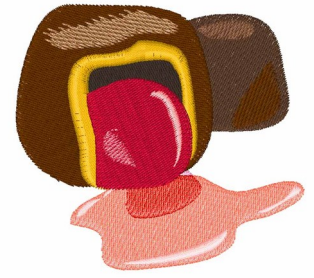

Name: Chocolate Cherry

SKU: WD02-JLA_A000293A

Brand: Windmill Designs

Unique Colors: 13 (13 color Stops)

Unique Colors

	Color Name (Color Code)	Manufacturer - Type
	Super White (1001) [No Color Selected]	madeira - rayon
	Dusty Lilac (1263) [No Color Selected]	madeira - rayon
	Crocus (286)	Exquisite - Polyester 1000m

Complete Color Sequence

#		Color Name (Color Code)	Manufacturer - Type
1		Super White (1001) [No Color Selected]	madeira - rayon
2		Super White (1001) [No Color Selected]	madeira - rayon
3		Crocus (286)	Exquisite - Polyester 1000m