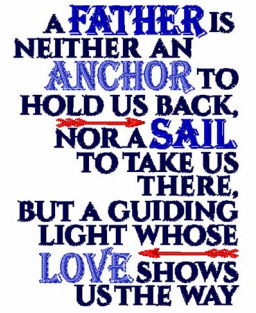

Name: A Father Machine Embroidery Design

SKU: LL01-LL053F

Brand: A Lyrical Letters Embroidery

Unique Colors: 13 (4 color Stops)

Unique Colors

	Color Name (Color Code)	Manufacturer - Type
	Super White (1001) [No Color Selected]	madeira - rayon
	Dusty Lilac (1263) [No Color Selected]	madeira - rayon
	Crocus (286)	Exquisite - Polyester 1000m