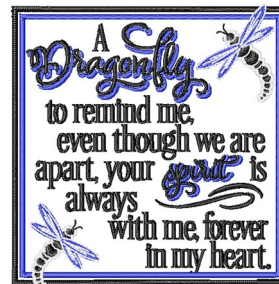

Name: A Dragonfly

SKU: LL01-LL215A

Brand: A Lyrical Letters Embroidery

Unique Colors: 13 (16 color Stops)

Unique Colors

	Color Name (Color Code)	Manufacturer - Type
	Super White (1001) [No Color Selected]	madeira - rayon
	Dusty Lilac (1263) [No Color Selected]	madeira - rayon
	Crocus (286)	Exquisite - Polyester 1000m