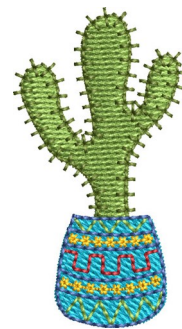

Name: Mini Cactus 6 Machine Embroidery Design

SKU: PW01-MICT06

Brand: Pat Williams

Unique Colors: 13 (13 color Stops)

Unique Colors

	Color Name (Color Code)	Manufacturer - Type
	Super White (1001) [No Color Selected]	madeira - rayon
	Dusty Lilac (1263) [No Color Selected]	madeira - rayon
	Crocus (286)	Exquisite - Polyester 1000m

Complete Color Sequence

#		Color Name (Color Code)	Manufacturer - Type
1		Super White (1001) [No Color Selected]	madeira - rayon
2		Super White (1001) [No Color Selected]	madeira - rayon
3		Crocus (286)	Exquisite - Polyester 1000m