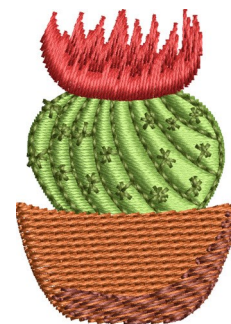

Name: Mini Cactus 7 Machine Embroidery Design

SKU: PW01-MICT07

Brand: Pat Williams

Unique Colors: 13 (5 color Stops)

Unique Colors

| | Color Name (Color Code) | Manufacturer - Type |
|--|--|-----------------------------|
|  | Super White (1001) [No Color Selected] | madeira - rayon |
|  | Dusty Lilac (1263) [No Color Selected] | madeira - rayon |
|  | Crocus (286) | Exquisite - Polyester 1000m |

Complete Color Sequence

| # | | Color Name (Color Code) | Manufacturer - Type |
|---|--|--|--------------------------------|
| 1 | | Super White (1001) [No Color Selected] | madeira - rayon |
| 2 | | Super White (1001) [No Color Selected] | madeira - rayon |
| 3 | | Crocus (286) | Exquisite - Polyester 1000m |