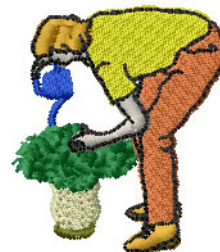

Name: Gardener Machine Embroidery Design

SKU: IS01-N1331

Brand: Internet Stitch

Unique Colors: 13 (9 color Stops)

Unique Colors

	Color Name (Color Code)	Manufacturer - Type
	Super White (1001) [No Color Selected]	madeira - rayon
	Dusty Lilac (1263) [No Color Selected]	madeira - rayon
	Crocus (286)	Exquisite - Polyester 1000m