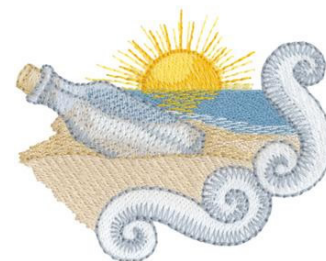

Name: Letter In A Bottle Machine Embroidery Design

SKU: DC01-NT0719

Brand: Dakota Collectibles

Unique Colors: 13 (12 color Stops)

Unique Colors

	Color Name (Color Code)	Manufacturer - Type
	Super White (1001) [No Color Selected]	madeira - rayon
	Dusty Lilac (1263) [No Color Selected]	madeira - rayon
	Crocus (286)	Exquisite - Polyester 1000m