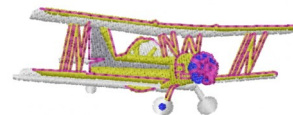

Name: Small Plane Machine Embroidery Design

SKU: DS01-Plane_Five

Brand: DataStitch

Unique Colors: 13 (5 color Stops)

Unique Colors

	Color Name (Color Code)	Manufacturer - Type
	Super White (1001) [No Color Selected]	madeira - rayon
	Dusty Lilac (1263) [No Color Selected]	madeira - rayon
	Crocus (286)	Exquisite - Polyester 1000m

Complete Color Sequence

#		Color Name (Color Code)	Manufacturer - Type
1		Super White (1001) [No Color Selected]	madeira - rayon
2		Super White (1001) [No Color Selected]	madeira - rayon
3		Crocus (286)	Exquisite - Polyester 1000m