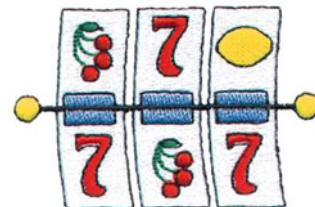

**Name:** Jackpot Machine Embroidery Design

**SKU:** DC01-SP0470

**Brand:** Dakota Collectibles

**Unique Colors:** 13 (6 color Stops)

## Unique Colors

	<b>Color Name (Color Code)</b>	<b>Manufacturer - Type</b>
	Super White (1001) [No Color Selected]	madeira - rayon
	Dusty Lilac (1263) [No Color Selected]	madeira - rayon
	Crocus (286)	Exquisite - Polyester 1000m

# Complete Color Sequence

#		Color Name (Color Code)	Manufacturer - Type
1		Super White (1001) [No Color Selected]	madeira - rayon
2		Super White (1001) [No Color Selected]	madeira - rayon
3		Crocus (286)	Exquisite - Polyester 1000m