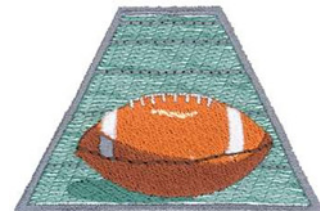

**Name:** Football Field Machine Embroidery Design

**SKU:** DC01-SP2040

**Brand:** Dakota Collectibles

**Unique Colors:** 13 (8 color Stops)

## Unique Colors

	<b>Color Name (Color Code)</b>	<b>Manufacturer - Type</b>
	Super White (1001) [No Color Selected]	madeira - rayon
	Dusty Lilac (1263) [No Color Selected]	madeira - rayon
	Crocus (286)	Exquisite - Polyester 1000m