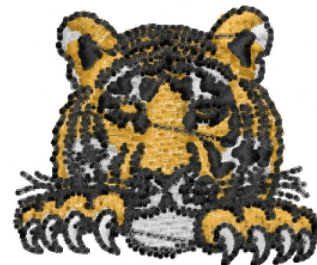

**Name:** Tiger Head Machine Embroidery Design

**SKU:** DS01-Tiger\_Aug

**Brand:** DataStitch

**Unique Colors:** 13 (4 color Stops)

## Unique Colors

	<b>Color Name (Color Code)</b>	<b>Manufacturer - Type</b>
	Super White (1001) [No Color Selected]	madeira - rayon
	Dusty Lilac (1263) [No Color Selected]	madeira - rayon
	Crocus (286)	Exquisite - Polyester 1000m

# Complete Color Sequence

#		Color Name (Color Code)	Manufacturer - Type
1		Super White (1001) [No Color Selected]	madeira - rayon
2		Super White (1001) [No Color Selected]	madeira - rayon
3		Crocus (286)	Exquisite - Polyester 1000m