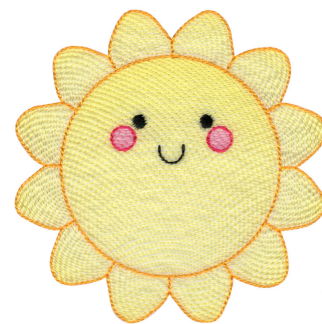

Name: UpUpAndAwaySketch6 Machine Embroidery Design

SKU: BC01-UpUpAndAwaySketch6

Brand: BunnyCup Embroidery

Unique Colors: 13 (5 color Stops)

Unique Colors

	Color Name (Color Code)	Manufacturer - Type
	Super White (1001) [No Color Selected]	madeira - rayon
	Dusty Lilac (1263) [No Color Selected]	madeira - rayon
	Crocus (286)	Exquisite - Polyester 1000m

Complete Color Sequence

#		Color Name (Color Code)	Manufacturer - Type
1		Super White (1001) [No Color Selected]	madeira - rayon
2		Super White (1001) [No Color Selected]	madeira - rayon
3		Crocus (286)	Exquisite - Polyester 1000m