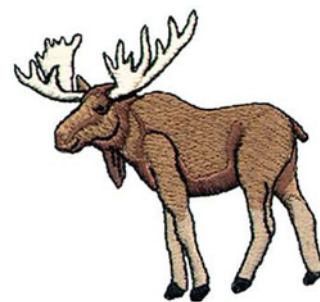

Name: Moose Machine Embroidery Design

SKU: DC01-WL0118

Brand: Dakota Collectibles

Unique Colors: 13 (5 color Stops)

Unique Colors

	Color Name (Color Code)	Manufacturer - Type
	Super White (1001) [No Color Selected]	madeira - rayon
	Dusty Lilac (1263) [No Color Selected]	madeira - rayon
	Crocus (286)	Exquisite - Polyester 1000m