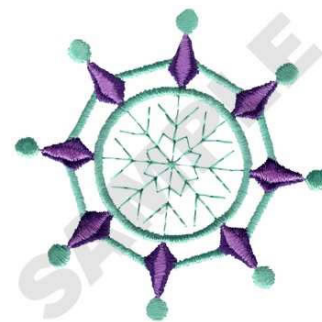

**Name:** Snowflake Machine Embroidery Design

**SKU:** DC01-XM1305

**Brand:** Dakota Collectibles

**Unique Colors:** 13 (4 color Stops)

## Unique Colors

	<b>Color Name (Color Code)</b>	<b>Manufacturer - Type</b>
	Super White (1001) [No Color Selected]	madeira - rayon
	Dusty Lilac (1263) [No Color Selected]	madeira - rayon
	Crocus (286)	Exquisite - Polyester 1000m

# Complete Color Sequence

#		Color Name (Color Code)	Manufacturer - Type
1		Super White (1001) [No Color Selected]	madeira - rayon
2		Super White (1001) [No Color Selected]	madeira - rayon
3		Crocus (286)	Exquisite - Polyester 1000m