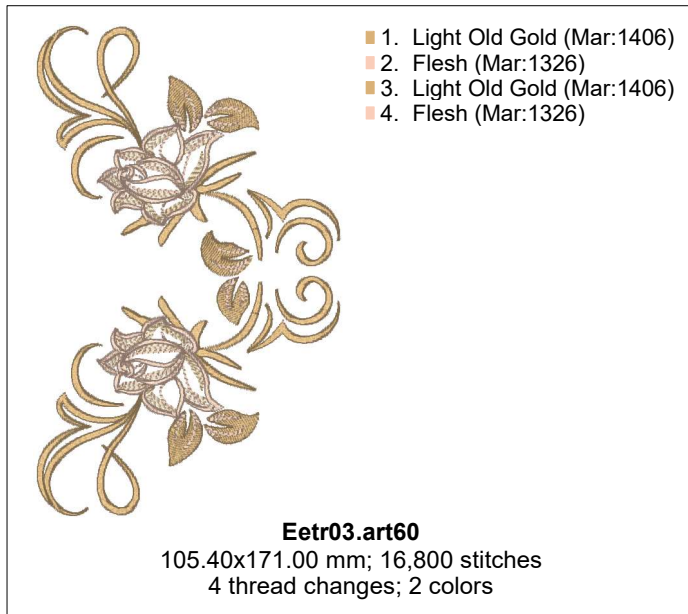

# TWIRLY ROSES - ENIGMA EMBROIDERY

Printed 11/5/2018